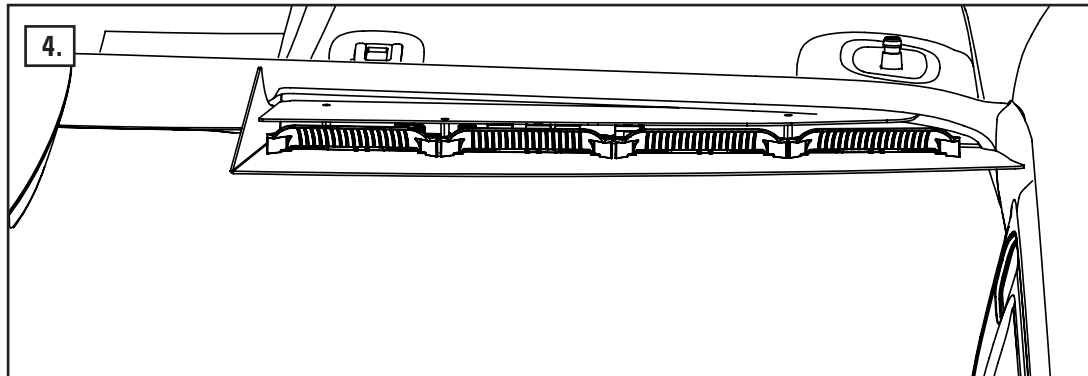

INTRODUCTION:

CONTAINS	
QTY	COMPONENT
1	Windshield Shroud, Passenger Side
1	Outer Hanging Bracket, Passenger Side
1	Inner Hanging Bracket, Passenger Side
1	Windshield Shroud, Driver Side
1	Outer Hanging Bracket, Driver Side
1	Inner Hanging Bracket, Driver Side
4	1/4"-20 x 3/8" Black Pan Phillips M-S
4	1/4" Black Star Washer
1	Thick Trim
1	Thin Trim
1	Product Warning Card
1	Installation Instruction Sheet

2020-2021 Chevrolet Silverado 2500/3500 HD, Split

INSTALLATION:

1. We recommend using the thin gaskets provided and apply to the specified edges called out on Fig 1.
2. Pull the clip off the outside of the interior visor. After removing the cover clip, pull out the 3 screws.
3. As seen in Fig. 2, use the correct bracket to line up the 3 holes where the screws had been. Place the bracket onto those holes and put the OEM screws back into their location. Leaving the cover clip off, tighten screws down.
4. To install the inside bracket, remove the screw from the inside of the visor clip. This will loosen the visor clip. Slide the bracket underneath the visor clip, as seen in Fig 3.
5. If you need to, pull the clip out and reinstall the visor clip, ensuring the bracket is underneath. When the bracket is underneath the visor clip, screw the OEM screw back in. Leave the screw loose for adjustability when installing the shroud.
6. Take the shroud and position it in the car. Screw the 1/4"-20 bolt into the shroud. The brackets are slotted for adjustment, as needed.
7. When the shroud is in position, tighten down to the brackets.
8. Tighten down the inside visor clip screw left loose in Step 4.
9. Repeat Steps 1-7 for the other side's shroud installation.