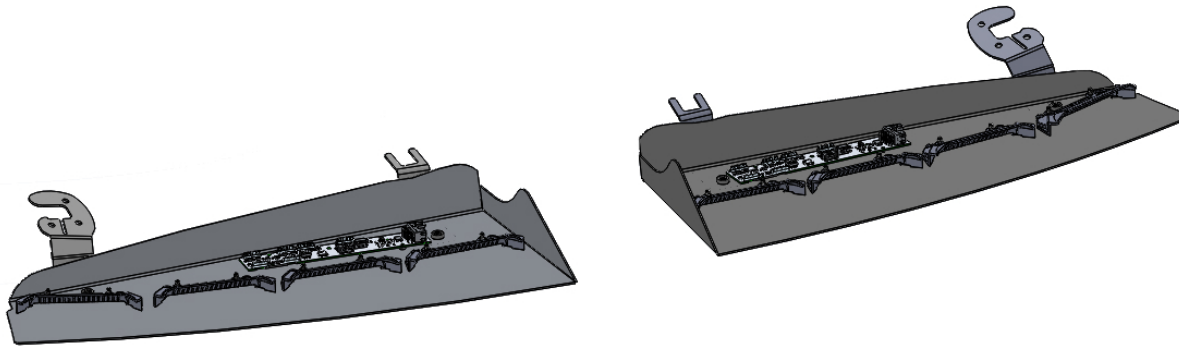

nFORCE LED Interior Lightbar

2019-2021 Chevrolet Silverado 1500HD, Split
 2020-2021 Chevrolet Silverado 2500/3500 HD. Split

⚠ WARNING

- HIGH CURRENT interconnects must be properly terminated. Poor crimp quality can cause heat build-up and fire. Follow crimp connector manufacturer instructions.
- DO NOT install this product or route any wires in the Air Bag Deployment Zone. Refer to vehicle Owner's Manual for deployment zones.
- Do NOT use system to disconnect headlights, brake lights or other safety equipment.
- Unit may become hot to touch during normal operation.
- Failure to properly install connectors, fuses or wiring may cause vehicle failure or fire.
- Installation must only be performed by trained technician. Installer must determine vehicle wiring configuration and proper integration of system.
- Use proper wire gauge. All power wires connecting to positive (+) or negative (-) battery terminal or local chassis ground (-) must be sized to supply at least 125% of max. current and properly fused at power source.
- Install protective grommets when routing wire through firewall or metal.