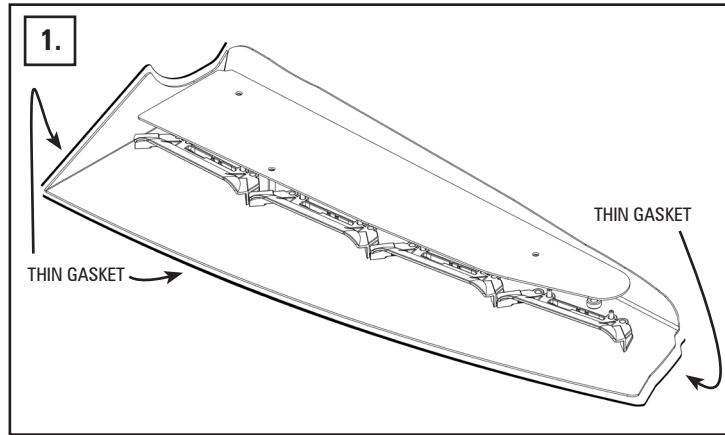

INTRODUCTION:

CONTAINS	
QTY	COMPONENT
1	Windshield Shroud, Passenger Side
1	Outer Hanging Bracket, Passenger Side
1	Inner Hanging Bracket, Passenger Side
1	Windshield Shroud, Driver Side
1	Outer Hanging Bracket, Driver Side
1	Inner Hanging Bracket, Driver Side
4	1/4"-20 x 3/8" Black Pan Phillips M-S
4	1/4" Black Star Washer
1	Thick Trim
1	Thin Trim
1	Product Warning Card
1	Installation Instruction Sheet

2020-2021 Chevrolet Silverado 2500/3500 HD, Split

INSTALLATION:

1. We recommend using the thin gaskets provided and apply to the specified edges called out on Fig 1.
2. Pull the clip off the outside of the interior visor. After removing the cover clip, pull out the 3 screws.
3. As seen in Fig. 2, use the correct bracket to line up the 3 holes where the screws had been. Place the bracket onto those holes and put the OEM screws back into their location. Leaving the cover clip off, tighten screws down.
4. To install the inside bracket, remove the screw from the inside of the visor clip. This will loosen the visor clip. Slide the bracket underneath the visor clip, as seen in Fig 3.
5. If you need to, pull the clip out and reinstall the visor clip, ensuring the bracket is underneath. When the bracket is underneath the visor clip, screw the OEM screw back in. Leave the screw loose for adjustability when installing the shroud.
6. Take the shroud and position it in the car. Screw the 1/4"-20 bolt into the shroud. The brackets are slotted for adjustment, as needed.
7. When the shroud is in position, tighten down to the brackets.
8. Tighten down the inside visor clip screw left loose in Step 4.
9. Repeat Steps 1-7 for the other side's shroud installation.