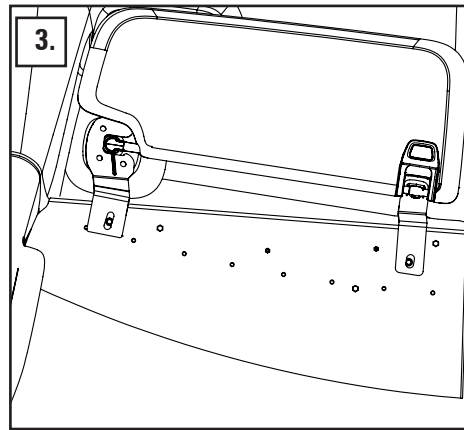

INTRODUCTION:

CONTAINS	
QTY	COMPONENT
1	Windshield Shroud, Passenger Side
1	Outer Hanging Bracket, Passenger Side
1	Inner Hanging Bracket, Passenger Side
1	Windshield Shroud, Driver Side
1	Outer Hanging Bracket, Driver Side
1	Inner Hanging Bracket, Driver Side
4	1/4"-20 x 3/8" Black Pan Phillips M-S
4	1/4" Black Star Washer
1	Thick Trim
1	Thin Trim
1	Product Warning Card
1	Installation Instruction Sheet

⚠ WARNING
 This product contains high intensity LED devices.
 To prevent eye damage, DO NOT stare into the light beam at close range.

nFORCE LED Interior Lightbar

2019-2021 Chevrolet Silverado 1500HD, Split

2020-2021 Chevrolet Silverado 2500/3500 HD, Split

INSTALLATION:

1. We recommend using the thin gaskets provided and apply to the specified edges called out on Fig 1.
2. Pull the clip off the outside of the interior visor. After removing the cover clip, pull out the 3 screws.
3. As seen in Fig. 2, use the correct bracket to line up the 3 holes where the screws had been. Place the bracket onto those holes and put the OEM screws back into their location. Leaving the cover clip off, tighten screws down.
4. To install the inside bracket, remove the screw from the inside of the visor clip. This will loosen the visor clip. Slide the bracket underneath the visor clip, as seen in Fig 3.
5. If you need to, pull the clip out and reinstall the visor clip, ensuring the bracket is underneath. When the bracket is underneath the visor clip, screw the OEM screw back in. Leave the screw loose for adjustability when installing the shroud.
6. Take the shroud and position it in the car. Screw the 1/4"-20 bolt into the shroud. The brackets are slotted for adjustment, as needed.
7. When the shroud is in position, tighten down to the brackets.
8. Tighten down the inside visor clip screw left loose in Step 4.
9. Repeat Steps 1-7 for the other side's shroud installation.