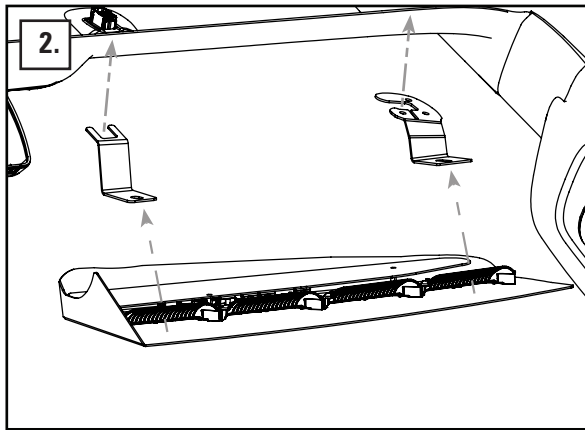

INTRODUCTION:

CONTAINS	
QTY	COMPONENT
1	Windshield Shroud, Passenger Side
1	Outer Hanging Bracket, Passenger Side
1	Inner Hanging Bracket, Passenger Side
1	Windshield Shroud, Driver Side
1	Outer Hanging Bracket, Driver Side
1	Inner Hanging Bracket, Driver Side
4	1/4"-20 x 3/8" Black Pan Phillips M-S
4	1/4" Black Star Washer
1	Thick Trim
1	Thin Trim
1	Product Warning Card
1	Installation Instruction Sheet

2020-2021 Chevrolet Silverado 2500/3500 HD, Split

INSTALLATION:

1. We recommend using the thin gaskets provided and apply to the specified edges called out on Fig 1.
2. Pull the clip off the outside of the interior visor. After removing the cover clip, pull out the 3 screws.
3. As seen in Fig. 2, use the correct bracket to line up the 3 holes where the screws had been. Place the bracket onto those holes and put the OEM screws back into their location. Leaving the cover clip off, tighten screws down.
4. To install the inside bracket, remove the screw from the inside of the visor clip. This will loosen the visor clip. Slide the bracket underneath the visor clip, as seen in Fig 3.
5. If you need to, pull the clip out and reinstall the visor clip, ensuring the bracket is underneath. When the bracket is underneath the visor clip, screw the OEM screw back in. Leave the screw loose for adjustability when installing the shroud.
6. Take the shroud and position it in the car. Screw the 1/4"-20 bolt into the shroud. The brackets are slotted for adjustment, as needed.
7. When the shroud is in position, tighten down to the brackets.
8. Tighten down the inside visor clip screw left loose in Step 4.
9. Repeat Steps 1-7 for the other side's shroud installation.