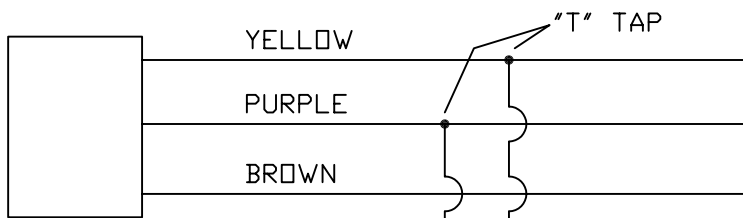

# 2006 FORD POLICE INTERCEPTOR

3 PIN PLUG LOCATED IN THE FRONT OF THE CAR BETWEEN THE GRILL AND RADIATOR.

DO NOT REMOVE THIS PLUG.

NOTE:  
DO NOT CUT OR CONNECT TO THE HEADLIGHT WIRES.

DRIVER SIDE HIGH BEAM HEAD LIGHT

NOTE:  
DO NOT CUT OR CONNECT TO THE HEADLIGHT WIRES.

PASSENGER SIDE HIGH BEAM HEAD LIGHT

+12 VOLTS

GREEN

BLACK

"OPTIONAL"

DRAWN BY:	JBA	
DRAWING TITLE	FORD POLICE INTERCEPTOR 2006 HEADLIGHT MODIFICATION	
DATE	10/12/05	DRAWING NUMBER
		FD_PS_06
		REV. A