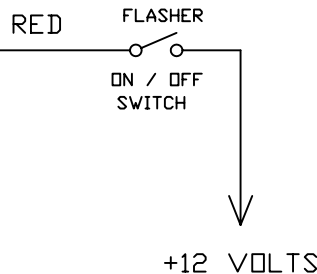

# 2006 FORD POLICE INTERCEPTOR

3 PIN PLUG LOCATED IN THE FRONT OF THE CAR BETWEEN THE GRILL AND RADIATOR.

DO NOT REMOVE THIS PLUG.

NOTE:  
DO NOT CUT OR CONNECT TO THE HEADLIGHT WIRES.

DRIVER SIDE HIGH BEAM HEAD LIGHT

NOTE:  
DO NOT CUT OR CONNECT TO THE HEADLIGHT WIRES.

PASSENGER SIDE HIGH BEAM HEAD LIGHT

+12 VOLTS

GREEN

BLACK

"OPTIONAL"

DRAWN BY:	JBA	
DRAWING TITLE	FORD POLICE INTERCEPTOR 2006 HEADLIGHT MODIFICATION	
DATE	10/12/05	DRAWING NUMBER
		FD_PS_06
		REV. A