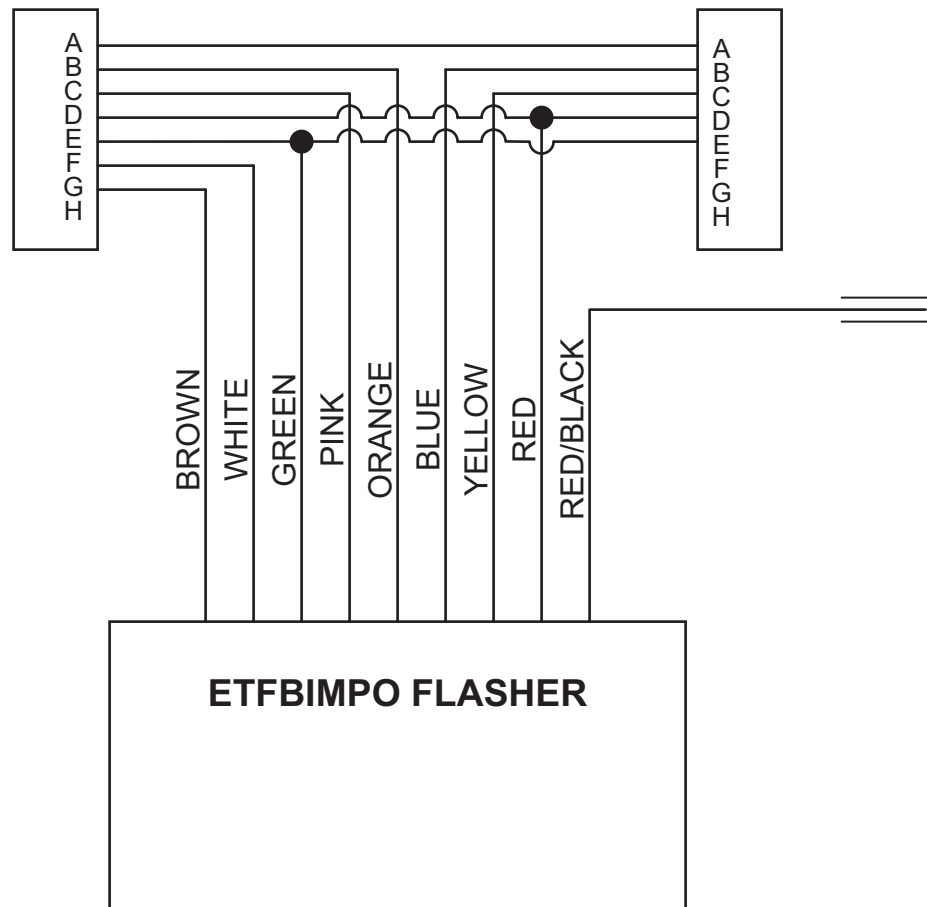

IMPALA PLUG-IN FLASHBACK ETFBIMPO

WARNING:

Warning devices are strictly regulated and governed by Federal, State and Municipal ordinances. These devices shall be used ONLY on approved vehicles. It is the sole responsibility of the user of these devices to ensure compliance.

CONN 12047886 8M M/P 150
TERM 12047767
TPA 12045689

CONN 12045688 8F M/P 150
TERM 12047581
TPA 12045690

Wire: All Colors Listed UL1015 or Equiv. 18 Ga.

Harness: Overall Length 200mm plus Connectors

Wires at Flasher end of Wire Harness need to be cut (3/16"), stripped, and tinned.

NOTE: Green and Red wires are spliced. Harness end of Red/Black Wire is blunt cut and sealed.

A 5" piece of 3/4" Convuluted Tubing will be provided with each Harness (Loose).