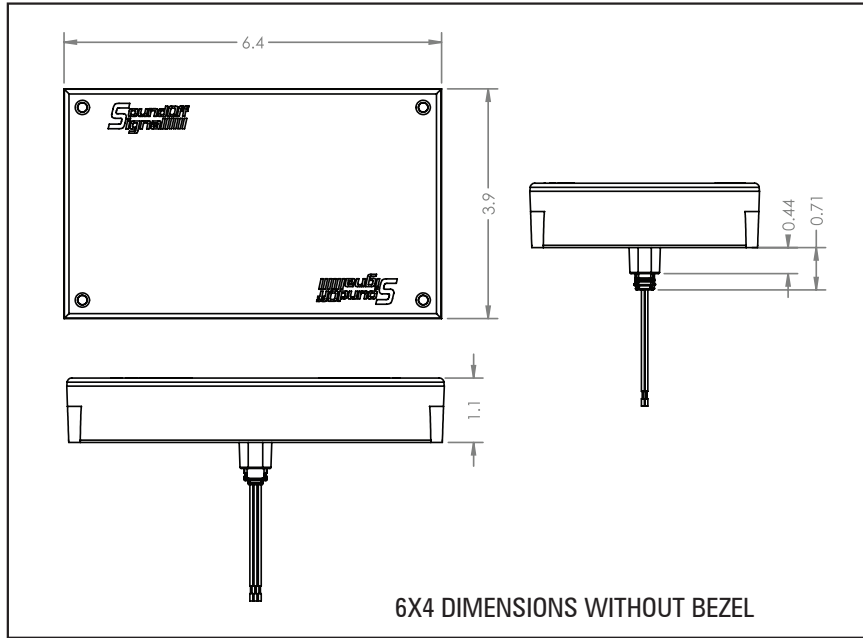

6X4 & 7X3 BEZEL

BEZEL INFORMATION

MPOWER® 6X4 DIMENSIONS

Overall Dimensions:	6.4"L x 3.9"H x 1.1"D
Overall Dimensions with Bezel*:	7.5"L x 4.0"H x 1.1"D

*Single Bezels compatible with Stud & Screw Mount versions
Triple and Quad Bezels compatible with Screw Mount versions only

6X4 BEZEL PART NUMBERS

PMP7BZL01(x)** - Bezel, includes Gasket

PMP7HK01-(XX)*** - Hardware Kit

**1st (x) Refers to the Single, Triple, Quad Selection

- 1 = Single Bezel
- 3 = Triple Bezel
- 4 = Quad Bezel

QM = for Quick Mount Application

6X4 & 7X3 BEZEL

BEZEL INFORMATION

MPOWER® 7X3 DIMENSIONS

Overall Dimensions:	4.52"L x 0.92"H x 0.42"D
Overall Dimensions with Bezel*:	4.52"L x 0.92"H x 0.42"D

*Single Bezels compatible with Stud & Screw Mount versions
Triple and Quad Bezels compatible with Screw Mount versions only