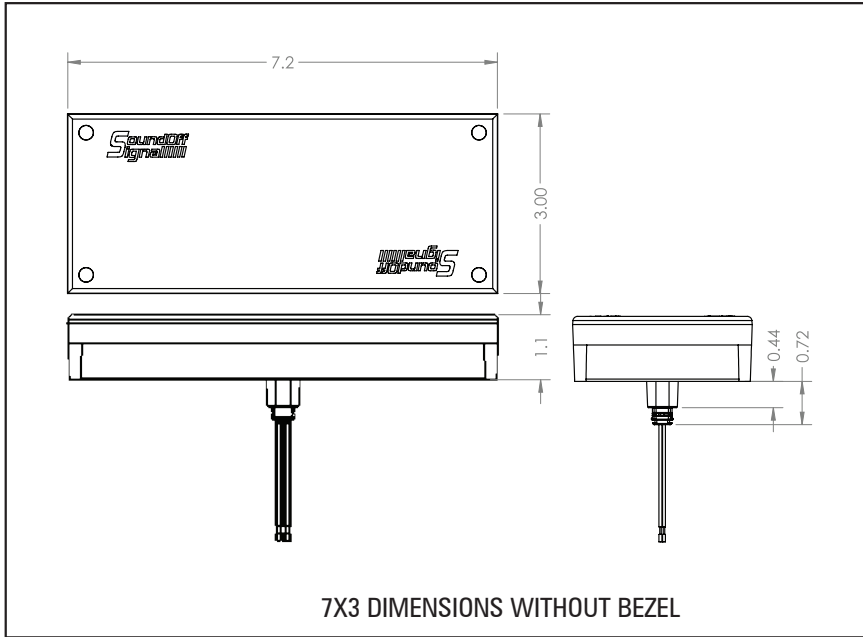

6X4 & 7X3 BEZEL

BEZEL INFORMATION

MPOWER® 6X4 DIMENSIONS

Overall Dimensions:	6.4"L x 3.9"H x 1.1"D
Overall Dimensions with Bezel*:	7.5"L x 4.0"H x 1.1"D

*Single Bezels compatible with Stud & Screw Mount versions
Triple and Quad Bezels compatible with Screw Mount versions only

QM = for Quick Mount Application

6X4 & 7X3 BEZEL

BEZEL INFORMATION

MPOWER® 7X3 DIMENSIONS

Overall Dimensions:	4.52"L x 0.92"H x 0.42"D
Overall Dimensions with Bezel*:	4.52"L x 0.92"H x 0.42"D

*Single Bezels compatible with Stud & Screw Mount versions
Triple and Quad Bezels compatible with Screw Mount versions only