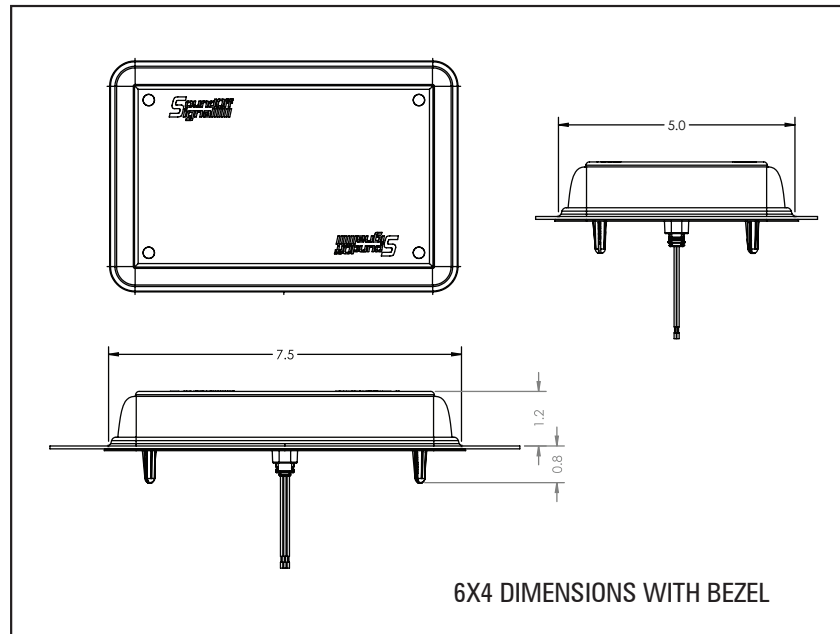

6X4 & 7X3 BEZEL

BEZEL INFORMATION

MPOWER® 6X4 DIMENSIONS

Overall Dimensions:	6.4"L x 3.9"H x 1.1"D
Overall Dimensions with Bezel*:	7.5"L x 4.0"H x 1.1"D

*Single Bezels compatible with Stud & Screw Mount versions
Triple and Quad Bezels compatible with Screw Mount versions only

6X4 BEZEL PART NUMBERS

PMP7BZL01(x)** - Bezel, includes Gasket

PMP7HK01-(XX)*** - Hardware Kit

**1st (x) Refers to the Single, Triple, Quad Selection

- 1 = Single Bezel
- 3 = Triple Bezel
- 4 = Quad Bezel

QM = for Quick Mount Application

6X4 & 7X3 BEZEL

BEZEL INFORMATION

MPOWER® 7X3 DIMENSIONS

Overall Dimensions:	4.52"L x 0.92"H x 0.42"D
Overall Dimensions with Bezel*:	4.52"L x 0.92"H x 0.42"D

*Single Bezels compatible with Stud & Screw Mount versions
Triple and Quad Bezels compatible with Screw Mount versions only