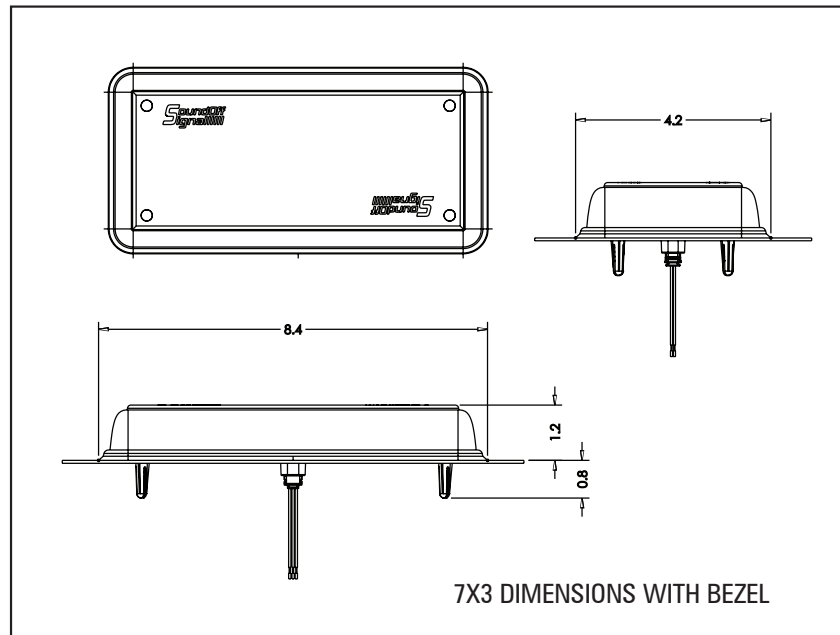

6X4 & 7X3 BEZEL

BEZEL INFORMATION

MPOWER® 6X4 DIMENSIONS

Overall Dimensions:	6.4"L x 3.9"H x 1.1"D
Overall Dimensions with Bezel*:	7.5"L x 4.0"H x 1.1"D

*Single Bezels compatible with Stud & Screw Mount versions
Triple and Quad Bezels compatible with Screw Mount versions only

QM = for Quick Mount Application

6X4 & 7X3 BEZEL

BEZEL INFORMATION

MPOWER® 7X3 DIMENSIONS

Overall Dimensions:	4.52"L x 0.92"H x 0.42"D
Overall Dimensions with Bezel*:	4.52"L x 0.92"H x 0.42"D

*Single Bezels compatible with Stud & Screw Mount versions
Triple and Quad Bezels compatible with Screw Mount versions only